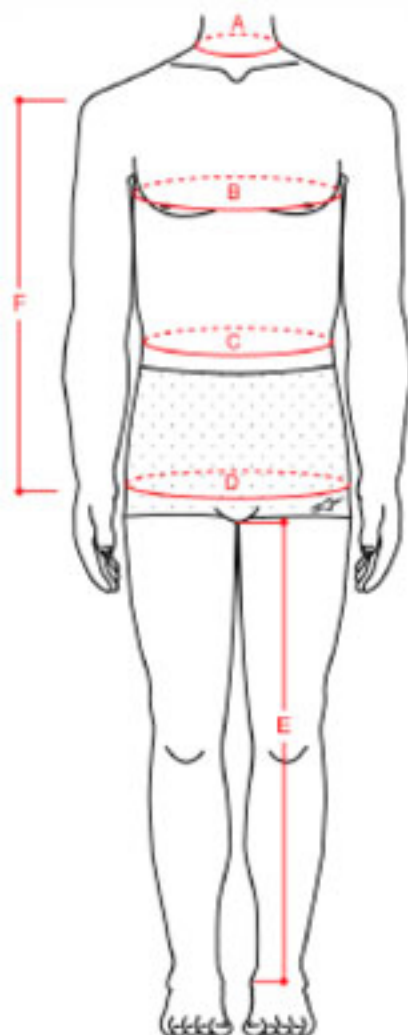

**AUTO/KART SUIT  
SIZING CHART**

A=NECK

B=CHEST

C=WAIST

Measured around the natural waistline.

D=HIP

Measured 20cm down from the natural waistline.

E=INSEAM

Measured from the crotch to the bottom of the leg.

F=ARM LENGTH

G=HEIGHT

H=WEIGHT

XS		S		M	
Size 40	Size 42	Size 44	Size 46	Size 48	Size 50
A 35 cm 13 4/5"	A 36 cm 14 1/5"	A 37 cm 14 3/5"	A 38 cm 15"	A 39 cm 15 2/5"	A 40 cm 15 7/10"
B 78-83 cm 30 3/4"-32 5/8"	B 82-85 cm 32 1/4"-33 1/2"	B 86-89 cm 33 7/8"-35"	B 90-93 cm 35 3/8"-36 5/8"	B 94-97 cm 37"-38 1/8"	B 98-101 cm 38 5/8"-39 3/4"
C 64-67 cm 25 1/4"-26 3/8"	C 68-71 cm 26 3/4"-28"	C 72-75 cm 28 3/8"-29 1/2"	C 76-79 cm 29 7/8"-31 1/8"	C 80-83 cm 31 1/2"-32 5/8"	C 84-87 cm 33 1/8"-34 1/4"
D 78-83 cm 30 3/4"-32 5/8"	D 82-85 cm 32 1/4"-33 1/2"	D 86-89 cm 33 7/8"-35"	D 90-93 cm 35 3/8"-36 5/8"	D 94-97 cm 37"-38 1/8"	D 98-101 cm 38 5/8"-39 3/4"
E 63-66 cm 24 3/4"-26"	E 64-67 cm 25 1/4"-26 3/8"	E 65-68 cm 26 5/8"-28 3/4"	E 66-69 cm 26"-27 1/8"	E 67-70 cm 26 3/8"-27 1/2"	E 68-71 cm 28 3/4"-28"
F 60-64 cm 23 3/5"-25 1/5"	F 61-65 cm 24"-25 3/5"	F 62-66 cm 24 2/5"-26"	F 63-67 cm 24 4/5"-26 2/5"	F 64-68 cm 25 1/5"-26 4/5"	F 65-69 cm 25 3/5"-27 1/5"
G 148-154 cm 4'10"-5'1"	G 152-157 cm 5'-5'2"	G 155-163 cm 5'1"-5'4"	G 158-170 cm 5'2"-5'7"	G 165-175 cm 5'5"-5'9"	G 170-180 cm 5'7"-5'11"
H 45-50 kg 99-110 lbs	H 50-60 kg 110-132 lbs	H 55-65 kg 121-143 lbs	H 60-70 kg 132-154 lbs	H 65-75 kg 143-165 lbs	H 70-80 kg 154-176 lbs